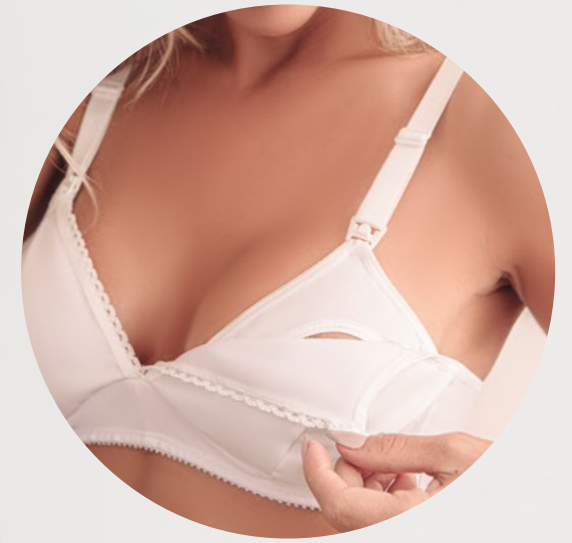

450

Corpiño de amamantar de algodón y lycra
Colores Blanco, Negro y Hueso
Talles 90 al 110

565

Bombacha tiro corto algodón y lycra con cintura cruzada
Colores Blanco, Negro, Hueso y Gris
Talles 1 al 3