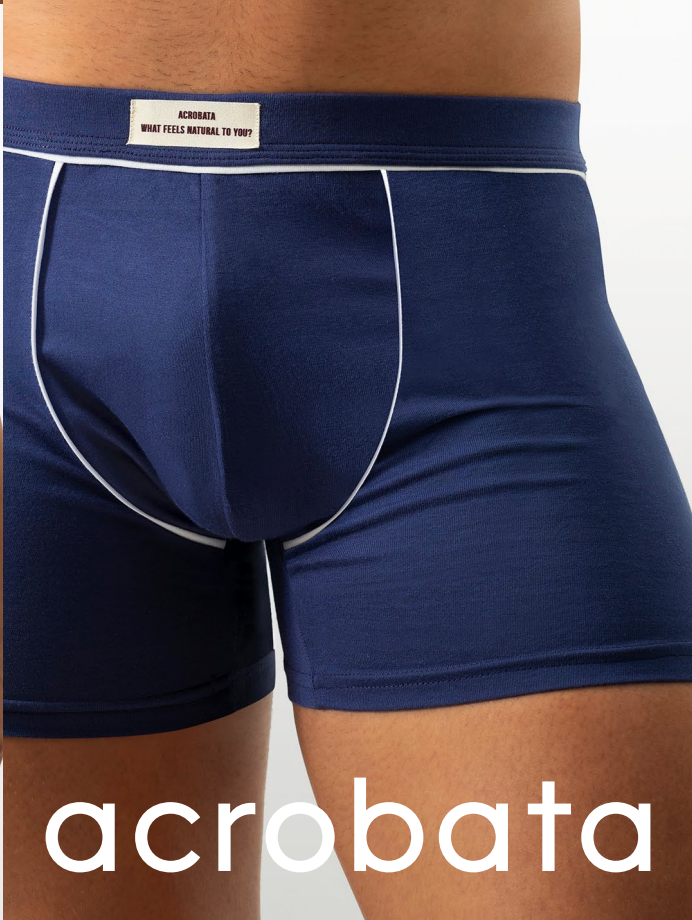

acrobata

nuevo

[5131] BÓXER ALGODÓN & LYCRA COMBINADO
S . M . L . XL . XXL . XXXL / GREY - MARINO - NEGRO